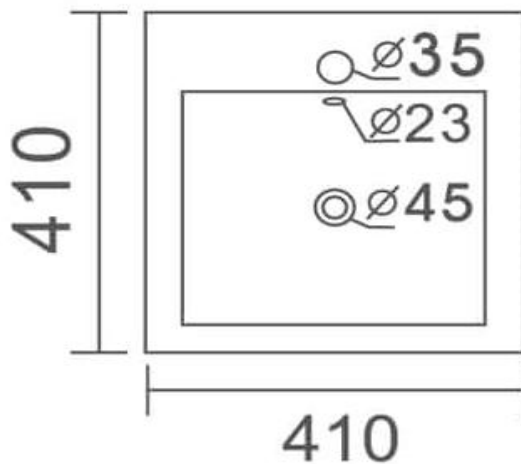

LOIS

 Gloss White
WB 4583

SPECIFICATIONS

MATERIAL: Vitreous China

CAPACITY: 6L

MEASUREMENTS: 410 x 410 x 160mm 10KG

WASTE: Use 32mm with Overflow Waste (Not Supplied)

CLEANING & MAINTENANCE: